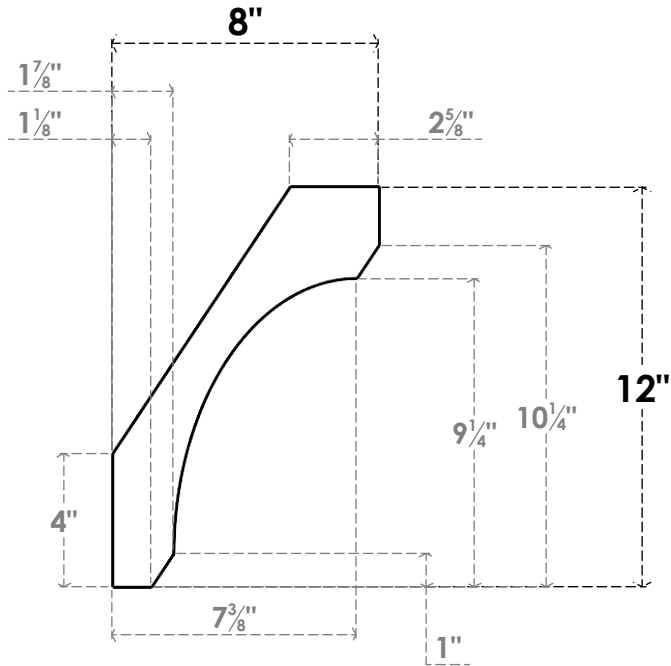

ITEM NUMBER: BRCPC060X08000X1200LEC

6"W X 8"D X 12"H LEGACY ARCHITECTURAL GRADE PVC CLOSED KNEE BRACE

SIDE PROFILE

FRONT PROFILE

ISOMETRIC

EKENA MILLWORK
2300 WEST MAIN ST.
CLARKSVILLE, TX 75426
TOLL FREE: 866-607-0453
WWW.EKENAMILLWORK.COM