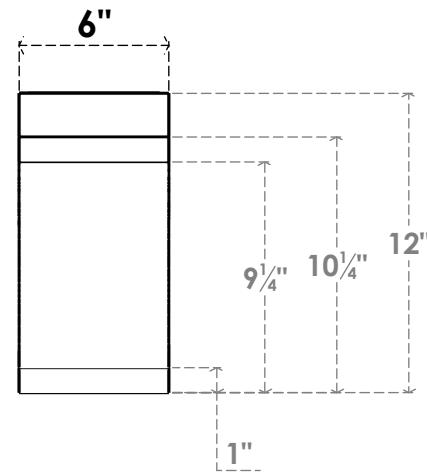

ITEM NUMBER: BRCPC060X08000X1200LEC

6"W X 8"D X 12"H LEGACY ARCHITECTURAL GRADE PVC CLOSED KNEE BRACE

SIDE PROFILE

FRONT PROFILE

ISOMETRIC

EKENA MILLWORK
2300 WEST MAIN ST.
CLARKSVILLE, TX 75426
TOLL FREE: 866-607-0453
WWW.EKENAMILLWORK.COM